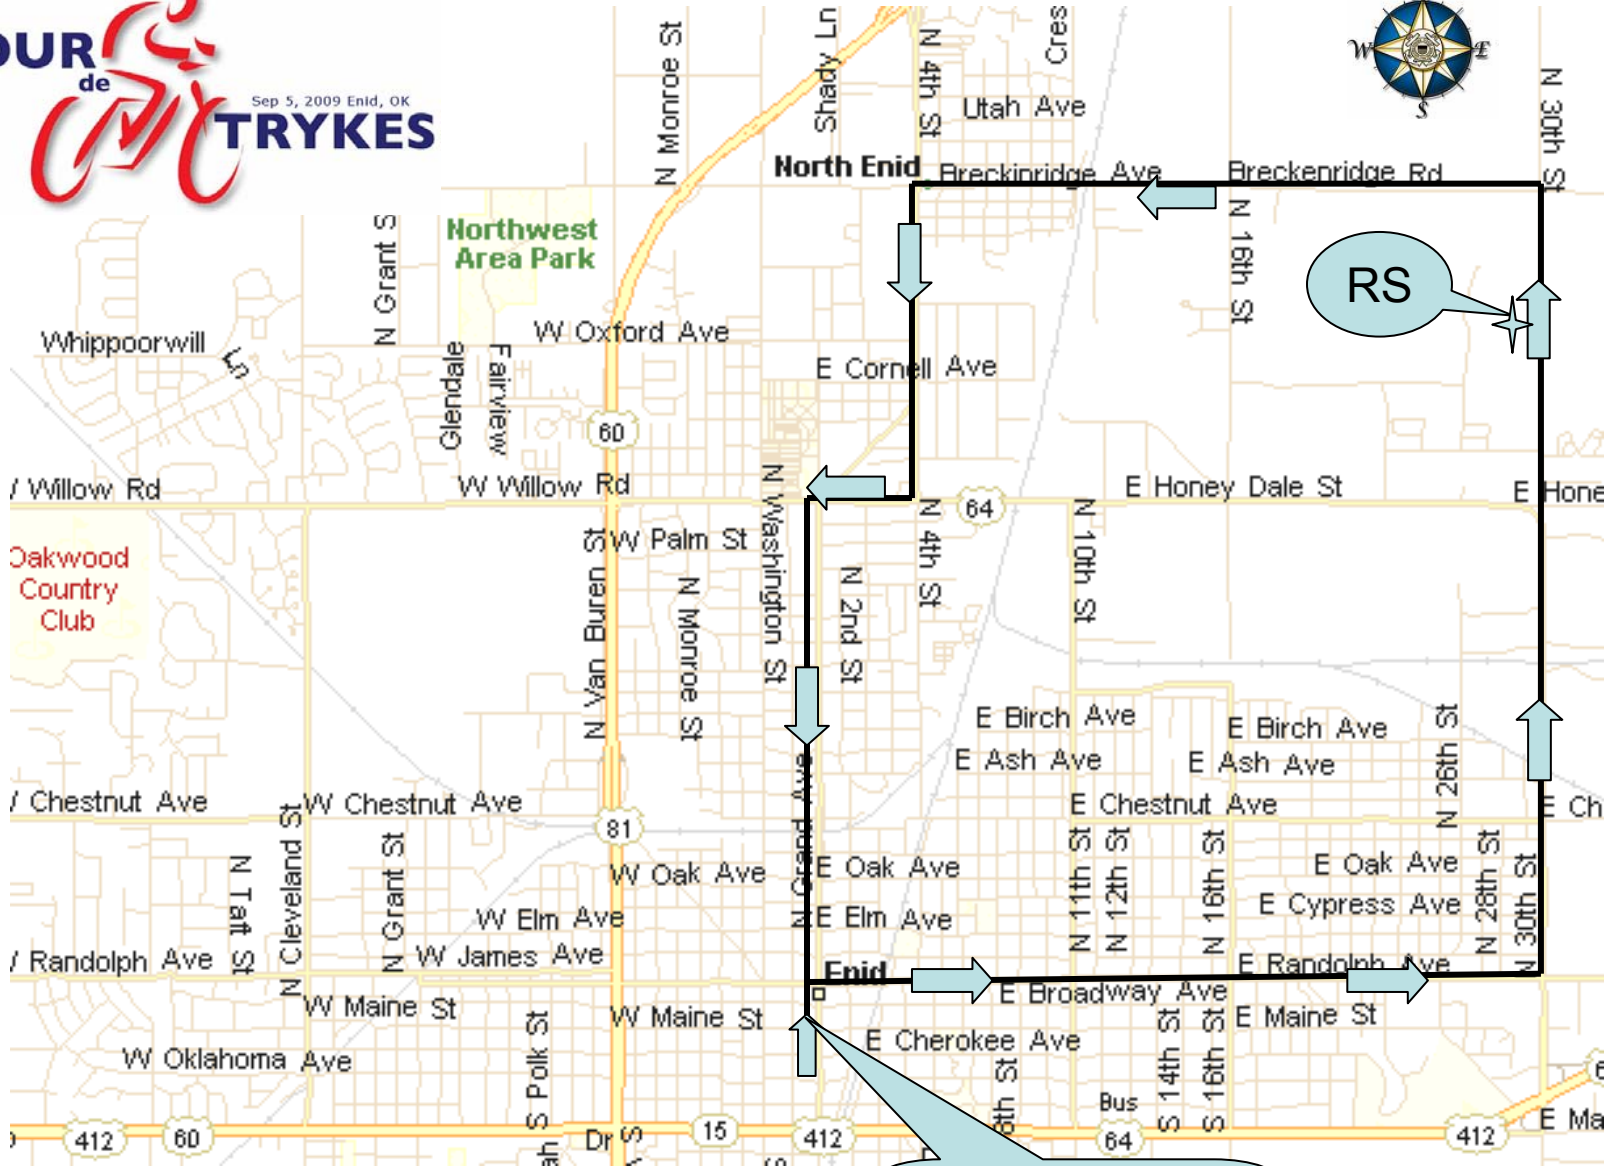

10 Mile Route

Start/End 301 S. Grand
David Allen memorial
ball park

RS=Rest Stop